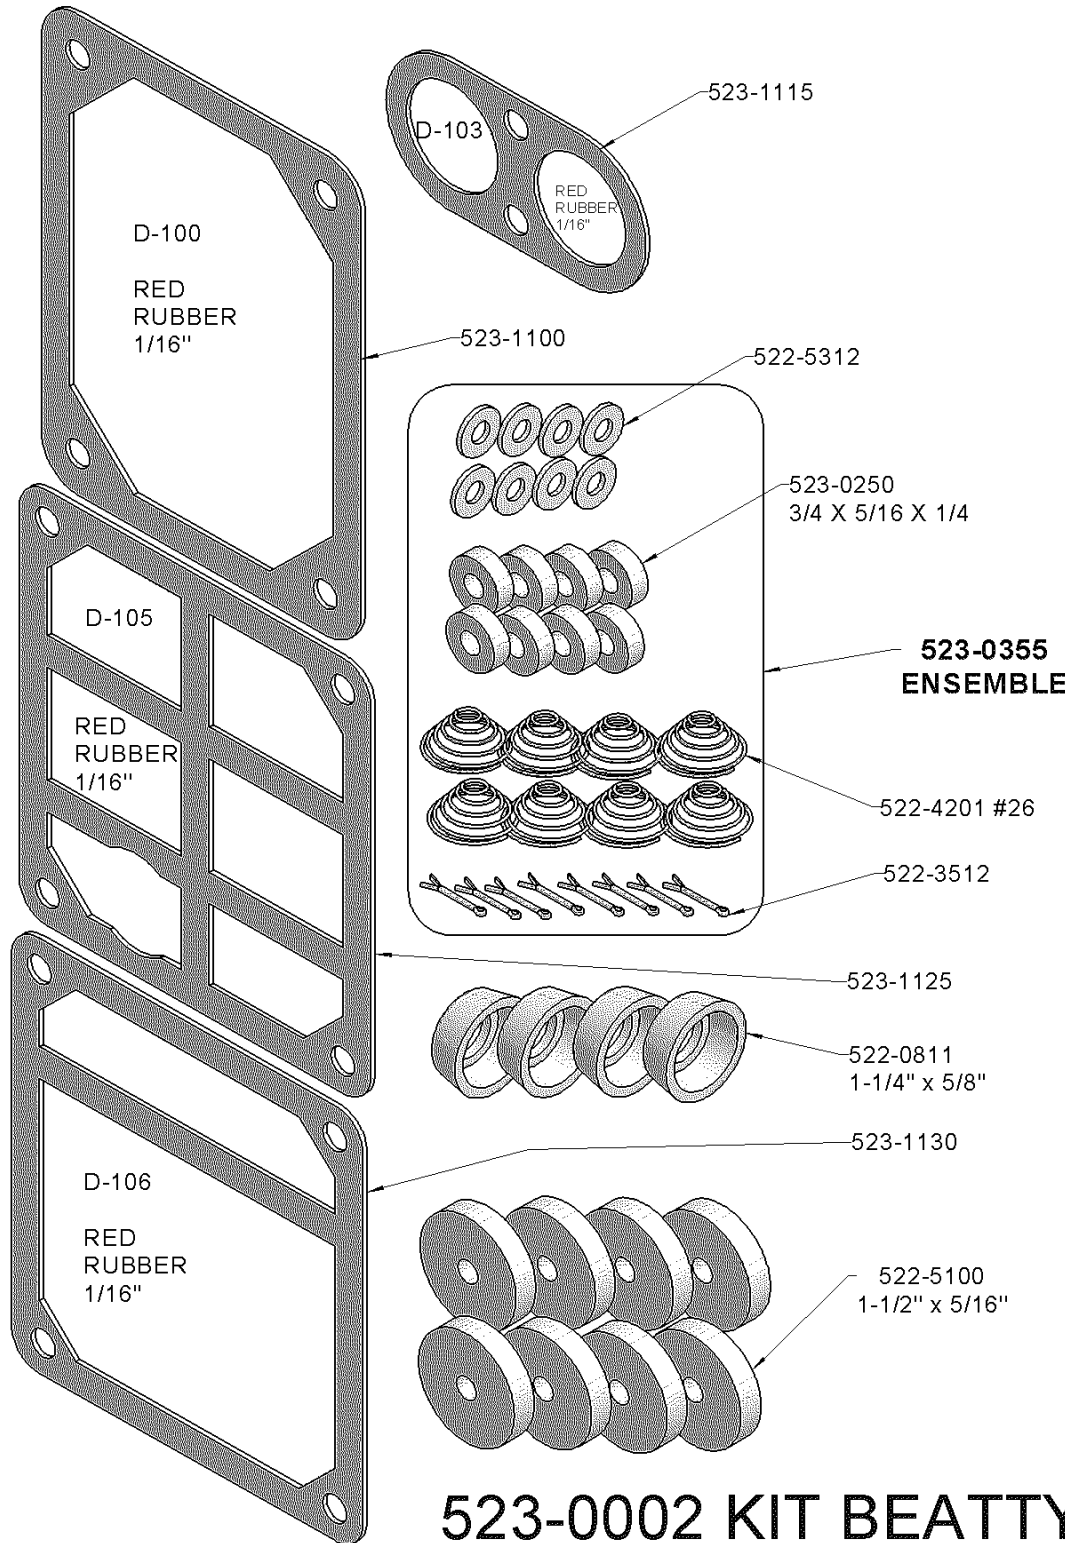

4 3 2 1

# 523-0002 KIT BEATTY-301

## POMPCO INC

Parts List			
ITE	QT	PART NUMBER	DESCRIPTION
1	4	522-0811	CUIR PISTON 1.25 X 0.625
2	8	522-3512	CUTTER PINS 1/16 x 3/4
3	8	522-4201	RESSORT DE SOUPE
4	8	522-5100	VALVE CAOUTCHOUC 1.5
5	8	522-5312	WASHERS 1/4"
6	8	523-0250	PACKING 0.75 X 0.312 X 0.25
7	1	523-1100	JOINT CORPS GSW-BEATTY (D-100)
8	1	523-1115	JOINT DU BOUT BEATTY
9	1	523-1125	JOINT BEATTY 301 (D-105)
10	1	523-1130	JOINT BEATTY 301 (D106)

UNLESS OTHERWISE SPECIFIED  
DIMENSIONS ARE IN INCHES  
DECIMALS ANGULAR

XX ± .01 ± 1°  
XXX ± .005

DRAWN  
**F LAINESSE** 2005-12-07

REVISED

MAT'L

TITLE		
523-0002 KIT BEATTY-301		
SIZE	DWG NAME	REV
C	523-0002 KIT BEATTY-301	
SCALE	SHEET 1 OF 1	